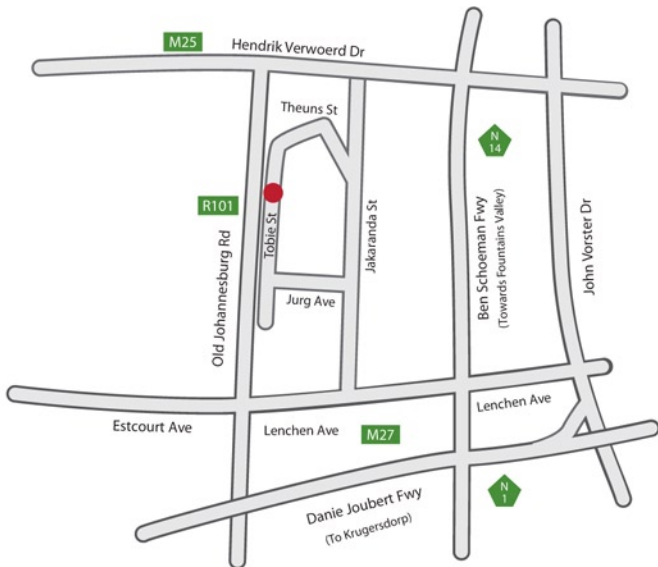

# PTA

Tel: +27 12 653 1973

5 Tobie Street, Hennospark, Pretoria

**Hours:** Mon to Fri 8:00 to 16:45 | Sat 9:00 to 12:30